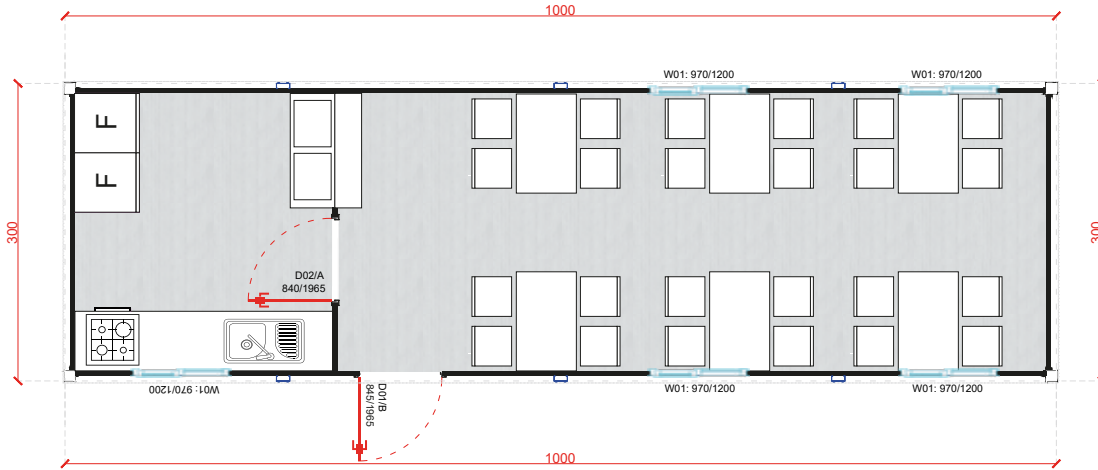

BÜROCONTAINER

OC-A3000.1 10'
300x240 cm

OC-A6000.1 20'
600x240 cm

OC-A6000.2 20'
600x240 cm

OC-A6000.3 20' 600x240 cm

OC-A6000.4 20' 600x240 cm

OC-10 33' 1000x240 cm

OC-11 33' 1000x240 cm

OC-12 2x20' 2/600x240 cm

OC-13 2x20' 2/600x240 cm

OC-14 2x30' 2/900x240 cm

OC-15 2x40' 2/1170x240 cm

BÜROCONTAINER

OC-A10000.1 33' 1000x240 cm

OC-16 33' 1000x240 cm

OC-A11700.2 40' 1170x240 cm

HS-10
600x240 cm

12
Pers.

26'

HS-11
800x240 cm

14
Pers.

33'

HS-12
1000x240 cm

18
Pers.

2x20'

HS-13
2/600x240 cm

18
Pers.

2x33'

HS-14
2/1000x240 cm

24
Pers.

MODULE-T
GERMANY GMBH

33'