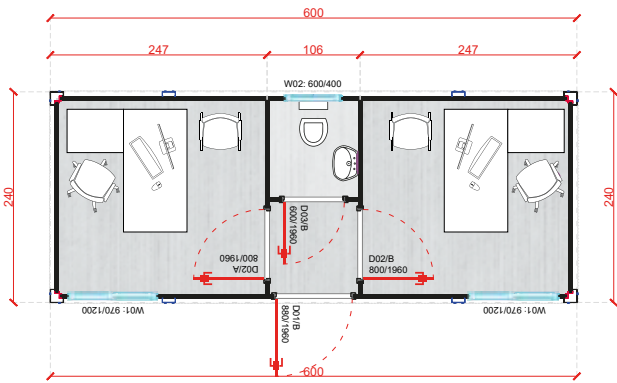

BÜROCONTAINER

OC-A3000.1 10'
300x240 cm

OC-A6000.1 20'
600x240 cm

OC-A6000.2 20'
600x240 cm

OC-A6000.3 20' 600x240 cm

OC-A6000.4 20' 600x240 cm

OC-10 33' 1000x240 cm

OC-11 33' 1000x240 cm

OC-12 2x20' 2/600x240 cm

OC-13 2x20' 2/600x240 cm

OC-14 2x30' 2/900x240 cm

OC-15 2x40' 2/1170x240 cm

BÜROCONTAINER

OC-A10000.1 33' 1000x240 cm

OC-16 33' 1000x240 cm

OC-A11700.2 40' 1170x240 cm

OC-17 40' 1170x240 cm

OC-18 40' 1170x240 cm

OC-19 40' 1170x240 cm

OC-20 20' 600x240 cm

OC-21 20' 600x240 cm

MODULE-T
GERMANY GMBH

OC-22 20' 600x240 cm

OC-23 20' 600x240 cm

OC-24 20' 600x240 cm

OC-25 20' 600x240 cm

OC-26 2x20' 2/600x240 cm

OC-27 2x20' 600x240 cm

BÜROCONTAINER

1. STOCK

2. STOCK

SANITÄRCONTAINER