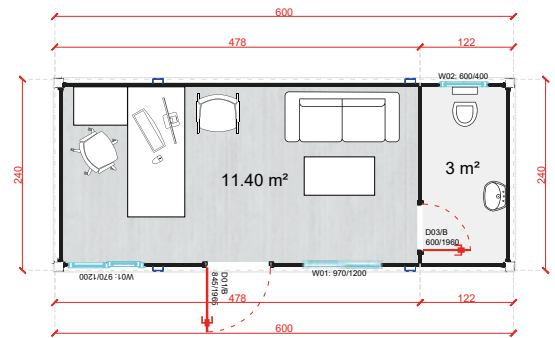

BÜROCONTAINER

OC-A3000.1 10'
300x240 cm

OC-A6000.1 20'
600x240 cm

OC-A6000.2 20'
600x240 cm

OC-A6000.3 20' 600x240 cm

OC-A6000.4 20' 600x240 cm

OC-10 33' 1000x240 cm

OC-11 33' 1000x240 cm

OC-12 2x20' 2/600x240 cm

OC-13 2x20' 2/600x240 cm

OC-14 2x30' 2/900x240 cm

OC-15 2x40' 2/1170x240 cm

BÜROCONTAINER

OC-A10000.1 33' 1000x240 cm

OC-16 33' 1000x240 cm

OC-A11700.2 40' 1170x240 cm

OC-17 40' 1170x240 cm

OC-18 40' 1170x240 cm

OC-19 40' 1170x240 cm

OC-20 20' 600x240 cm

OC-21 20' 600x240 cm

MODULE-T
GERMANY GMBH

OC-22 20' 600x240 cm

OC-23 20' 600x240 cm

OC-24 20' 600x240 cm

OC-25 20' 600x240 cm

OC-26 2x20' 2/600x240 cm

OC-27 2x20' 600x240 cm

BÜROCONTAINER

1. STOCK

2. STOCK

SANITÄRCONTAINER