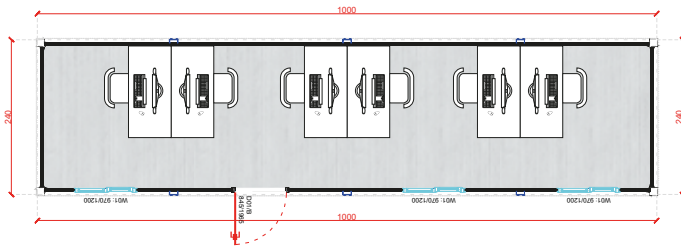

BÜROCONTAINER

OC-A3000.1 10'
300x240 cm

OC-A6000.1 20'
600x240 cm

OC-A6000.2 20'
600x240 cm

OC-A6000.3 20' 600x240 cm

OC-A6000.4 20' 600x240 cm

OC-10 33' 1000x240 cm

OC-11 33' 1000x240 cm

OC-12 2x20' 2/600x240 cm

OC-13 2x20' 2/600x240 cm

OC-14 2x30' 2/900x240 cm

OC-15 2x40' 2/1170x240 cm

BÜROCONTAINER

OC-A10000.1 33' 1000x240 cm

OC-16 33' 1000x240 cm

OC-A11700.2 40' 1170x240 cm

OC-17 40' 1170x240 cm

OC-18 40' 1170x240 cm

OC-19 40' 1170x240 cm

OC-20 20' 600x240 cm

OC-21 20' 600x240 cm

MODULE-T
GERMANY GMBH

OC-22 20' 600x240 cm

OC-23 20' 600x240 cm

OC-24 20' 600x240 cm

OC-25 20' 600x240 cm

OC-26 2x20' 2/600x240 cm

OC-27 2x20' 600x240 cm

BÜROCONTAINER

1. STOCK

2. STOCK

SANITÄRCONTAINER