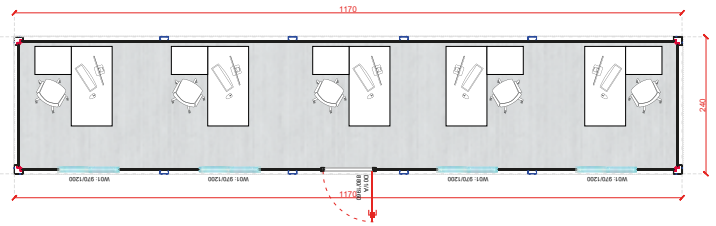

BÜROCONTAINER

OC-A3000.1 10'
300x240 cm

OC-A6000.1 20'
600x240 cm

OC-A6000.2 20'
600x240 cm

OC-A6000.3 20' 600x240 cm

OC-A6000.4 20' 600x240 cm

OC-10 33' 1000x240 cm

OC-11 33' 1000x240 cm

OC-12 2x20' 2/600x240 cm

OC-13 2x20' 2/600x240 cm

OC-14 2x30' 2/900x240 cm

OC-15 2x40' 2/1170x240 cm

BÜROCONTAINER

OC-A10000.1 33' 1000x240 cm

OC-16 33' 1000x240 cm

OC-A11700.2 40' 1170x240 cm

OC-17 40' 1170x240 cm

OC-18 40' 1170x240 cm

OC-19 40' 1170x240 cm

OC-20 20' 600x240 cm

OC-21 20' 600x240 cm

MODULE-T
GERMANY GMBH

OC-22 20' 600x240 cm

OC-23 20' 600x240 cm

OC-24 20' 600x240 cm

OC-25 20' 600x240 cm

OC-26 2x20' 2/600x240 cm

OC-27 2x20' 600x240 cm

BÜROCONTAINER

1. STOCK

2. STOCK

SANITÄRCONTAINER