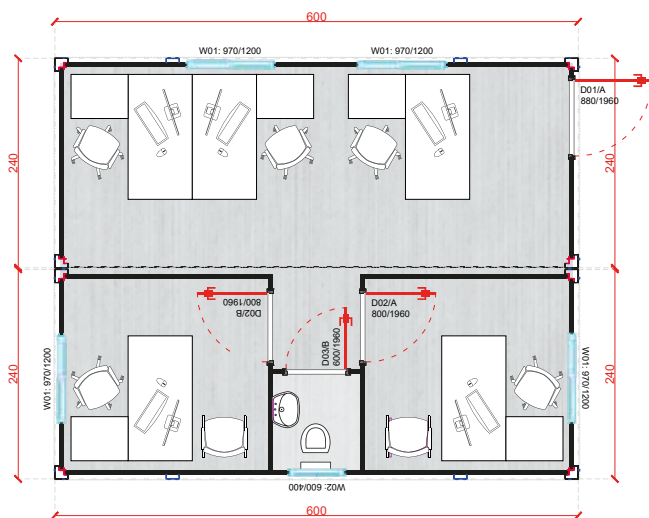

BÜROCONTAINER

OC-A3000.1 10'
300x240 cm

OC-A6000.1 20'
600x240 cm

OC-A6000.2 20'
600x240 cm

OC-A6000.3 20' 600x240 cm

OC-A6000.4 20' 600x240 cm

OC-10 33' 1000x240 cm

OC-11 33' 1000x240 cm

OC-12 2x20' 2/600x240 cm

OC-13 2x20' 2/600x240 cm

OC-14 2x30' 2/900x240 cm

OC-15 2x40' 2/1170x240 cm

BÜROCONTAINER

OC-A10000.1 33' 1000x240 cm

OC-16 33' 1000x240 cm

OC-A11700.2 40' 1170x240 cm

OC-17 40' 1170x240 cm

OC-18 40' 1170x240 cm

OC-19 40' 1170x240 cm

OC-20 20' 600x240 cm

OC-21 20' 600x240 cm

MODULE-T
GERMANY GMBH

OC-22 20' 600x240 cm

OC-23 20' 600x240 cm

OC-24 20' 600x240 cm

OC-25 20' 600x240 cm

OC-26 2x20' 2/600x240 cm

OC-27 2x20' 600x240 cm

BÜROCONTAINER

1. STOCK

2. STOCK

SANITÄRCONTAINER