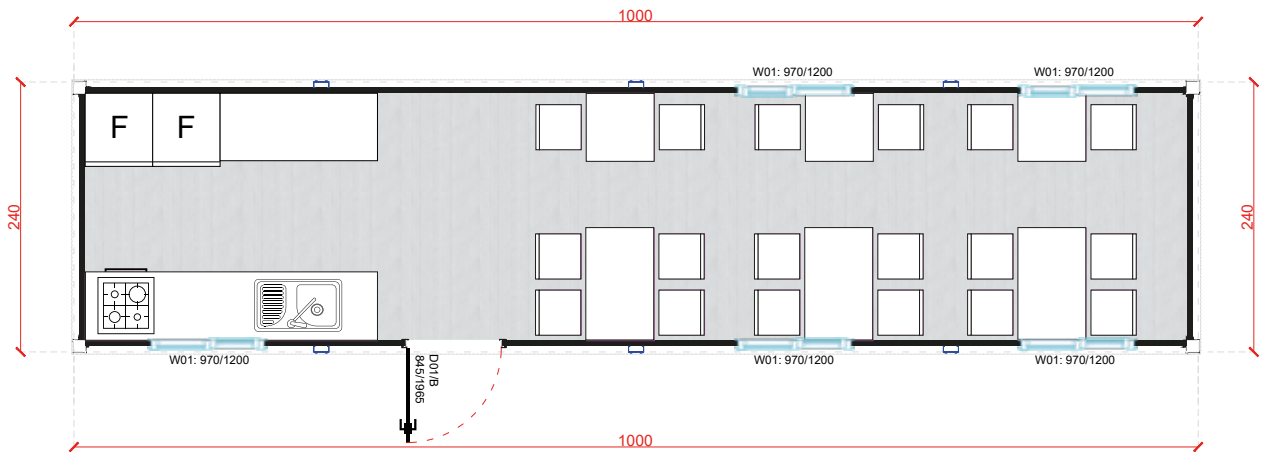

BÜROCONTAINER

OC-A3000.1 10'
300x240 cm

OC-A6000.1 20'
600x240 cm

OC-A6000.2 20'
600x240 cm

OC-A6000.3 20' 600x240 cm

OC-A6000.4 20' 600x240 cm

OC-10 33' 1000x240 cm

OC-11 33' 1000x240 cm

OC-12 2x20' 2/600x240 cm

OC-13 2x20' 2/600x240 cm

OC-14 2x30' 2/900x240 cm

OC-15 2x40' 2/1170x240 cm

BÜROCONTAINER

OC-A10000.1 33' 1000x240 cm

OC-16 33' 1000x240 cm

OC-A11700.2 40' 1170x240 cm

OC-24 20' 600x240 cm

OC-25 20' 600x240 cm

OC-26 2x20' 2/600x240 cm

OC-27 2x20' 600x240 cm

BÜROCONTAINER

1. STOCK

2. STOCK

SANITÄRCONTAINER

HS-10
600x240 cm

12
Pers.

26'

HS-11
800x240 cm

14
Pers.

33'

HS-12
1000x240 cm

18
Pers.