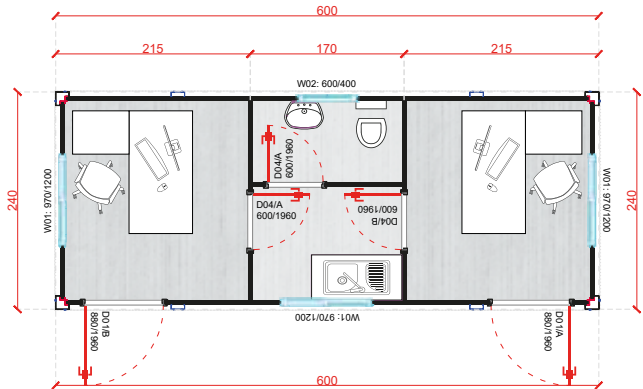

BÜROCONTAINER

OC-A3000.1 10'
300x240 cm

OC-A6000.1 20'
600x240 cm

OC-A6000.2 20'
600x240 cm

OC-A6000.3 20' 600x240 cm

OC-A6000.4 20' 600x240 cm

OC-10 33' 1000x240 cm

OC-11 33' 1000x240 cm

OC-12 2x20' 2/600x240 cm

OC-13 2x20' 2/600x240 cm

OC-14 2x30' 2/900x240 cm

OC-15 2x40' 2/1170x240 cm

BÜROCONTAINER

OC-A10000.1 33' 1000x240 cm

OC-16 33' 1000x240 cm

OC-A11700.2 40' 1170x240 cm

OC-17 40' 1170x240 cm

OC-18 40' 1170x240 cm

OC-19 40' 1170x240 cm

OC-20 20' 600x240 cm

OC-21 20' 600x240 cm

MODULE-T
GERMANY GMBH

OC-22 20' 600x240 cm

OC-23 20' 600x240 cm

OC-24 20' 600x240 cm

OC-25 20' 600x240 cm

OC-26 2x20' 2/600x240 cm

OC-27 2x20' 600x240 cm

BÜROCONTAINER

1. STOCK

2. STOCK

SANITÄRCONTAINER