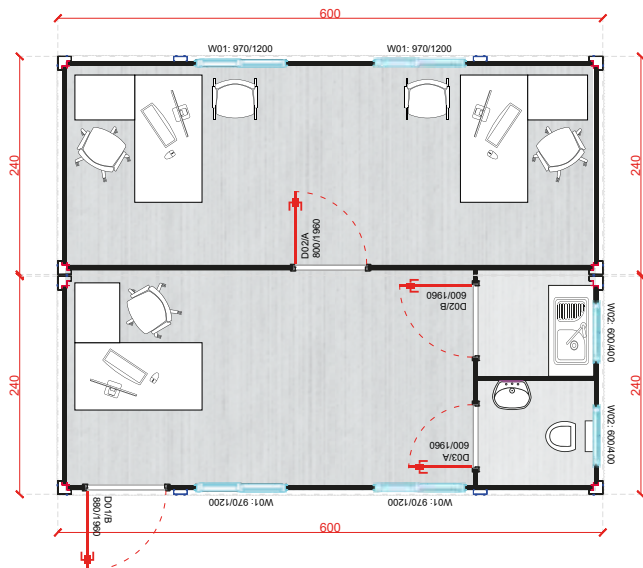

BÜROCONTAINER

OC-A3000.1 10'
300x240 cm

OC-A6000.1 20'
600x240 cm

OC-A6000.2 20'
600x240 cm

OC-A6000.3 20' 600x240 cm

OC-A6000.4 20' 600x240 cm

OC-10 33' 1000x240 cm

OC-11 33' 1000x240 cm

OC-12 2x20' 2/600x240 cm

OC-13 2x20' 2/600x240 cm

OC-14 2x30' 2/900x240 cm

OC-15 2x40' 2/1170x240 cm

BÜROCONTAINER

OC-A10000.1 33' 1000x240 cm

OC-16 33' 1000x240 cm

OC-A11700.2 40' 1170x240 cm

OC-17 40' 1170x240 cm

OC-18 40' 1170x240 cm

OC-19 40' 1170x240 cm

OC-20 20' 600x240 cm

OC-21 20' 600x240 cm

MODULE-T
GERMANY GMBH

OC-22 20' 600x240 cm

OC-23 20' 600x240 cm

OC-24 20' 600x240 cm

OC-25 20' 600x240 cm

OC-26 2x20' 2/600x240 cm

OC-27 2x20' 600x240 cm

BÜROCONTAINER

1. STOCK

2. STOCK

SANITÄRCONTAINER