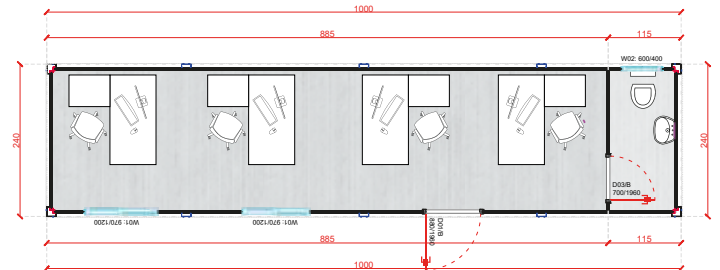

BÜROCONTAINER

OC-A3000.1 10'
300x240 cm

OC-A6000.1 20'
600x240 cm

OC-A6000.2 20'
600x240 cm

OC-A6000.3 20' 600x240 cm

OC-A6000.4 20' 600x240 cm

OC-10 33' 1000x240 cm

OC-11 33' 1000x240 cm

OC-12 2x20' 2/600x240 cm

OC-13 2x20' 2/600x240 cm

OC-14 2x30' 2/900x240 cm

OC-15 2x40' 2/1170x240 cm

BÜROCONTAINER

OC-A10000.1 33' 1000x240 cm

OC-16 33' 1000x240 cm

OC-A11700.2 40' 1170x240 cm

OC-17 40' 1170x240 cm

OC-18 40' 1170x240 cm

OC-19 40' 1170x240 cm

OC-20 20' 600x240 cm

OC-21 20' 600x240 cm

MODULE-T
GERMANY GMBH

OC-22 20' 600x240 cm

OC-23 20' 600x240 cm

OC-24 20' 600x240 cm

OC-25 20' 600x240 cm

OC-26 2x20' 2/600x240 cm

OC-27 2x20' 600x240 cm

BÜROCONTAINER

1. STOCK

2. STOCK

SANITÄRCONTAINER