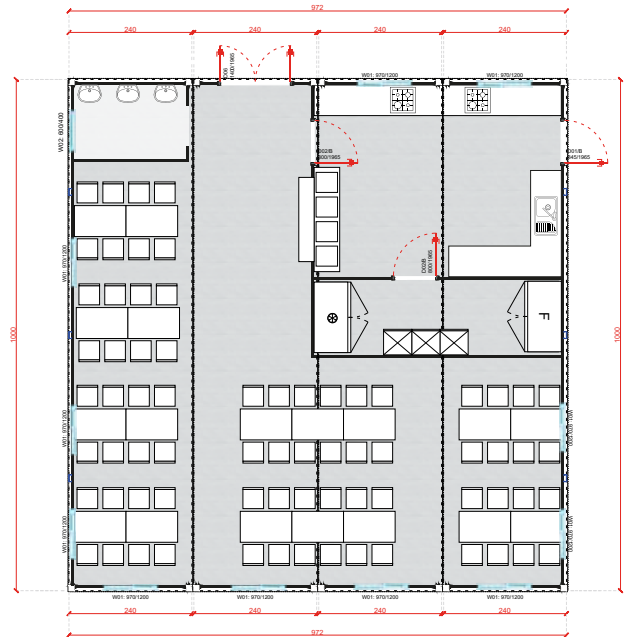

BÜROCONTAINER

OC-A3000.1 10'
300x240 cm

OC-A6000.1 20'
600x240 cm

OC-A6000.2 20'
600x240 cm

OC-A6000.3 20' 600x240 cm

OC-A6000.4 20' 600x240 cm

OC-10 33' 1000x240 cm

OC-11 33' 1000x240 cm

OC-12 2x20' 2/600x240 cm

OC-13 2x20' 2/600x240 cm

OC-14 2x30' 2/900x240 cm

OC-15 2x40' 2/1170x240 cm

BÜROCONTAINER

OC-A10000.1 33' 1000x240 cm

OC-16 33' 1000x240 cm

OC-A11700.2 40' 1170x240 cm

OC-24 20' 600x240 cm

OC-25 20' 600x240 cm

OC-26 2x20' 2/600x240 cm

OC-27 2x20' 600x240 cm

BÜROCONTAINER

1. STOCK

2. STOCK

SANITÄRCONTAINER

44
Pers.

6/20'

HS-18
6/600x240 cm

56
Pers.

MODULE-T
GERMANY GMBH

4/26' **HS-19**
4/800x240 cm **52 Pers.**

4/33' **HS-20**
4/1000x240 cm **72 Pers.**

8x20' **HS-21**
8/600x240 cm **76 Pers.**