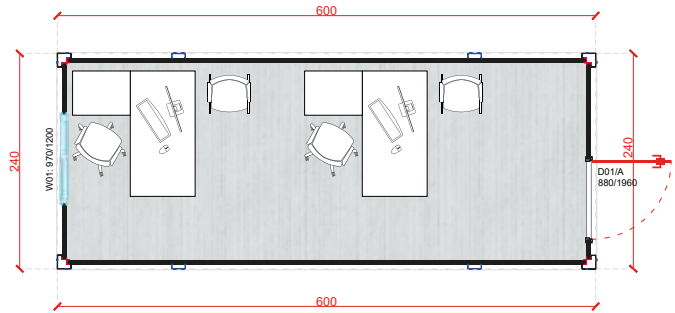

BÜROCONTAINER

OC-A3000.1 10'
300x240 cm

OC-A6000.1 20'
600x240 cm

OC-A6000.2 20'
600x240 cm

OC-A6000.3 20' 600x240 cm

OC-A6000.4 20' 600x240 cm

OC-10 33' 1000x240 cm

OC-11 33' 1000x240 cm

OC-12 2x20' 2/600x240 cm

OC-13 2x20' 2/600x240 cm

OC-14 2x30' 2/900x240 cm

OC-15 2x40' 2/1170x240 cm

BÜROCONTAINER

OC-A10000.1 33' 1000x240 cm

OC-16 33' 1000x240 cm

OC-A11700.2 40' 1170x240 cm

OC-17 40' 1170x240 cm

OC-18 40' 1170x240 cm

OC-19 40' 1170x240 cm

OC-20 20' 600x240 cm

OC-21 20' 600x240 cm

MODULE-T
GERMANY GMBH

OC-22 20' 600x240 cm

OC-23 20' 600x240 cm

OC-24 20' 600x240 cm

OC-25 20' 600x240 cm

OC-26 2x20' 2/600x240 cm

OC-27 2x20' 600x240 cm

BÜROCONTAINER

1. STOCK

2. STOCK

SANITÄRCONTAINER