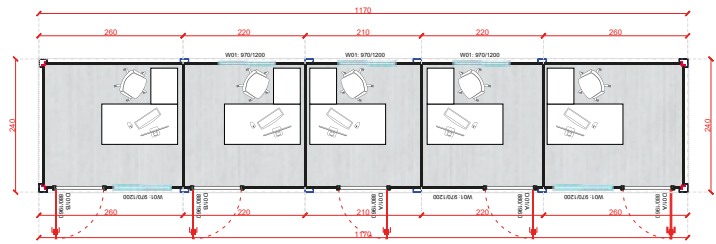

BÜROCONTAINER

OC-A3000.1 10'
300x240 cm

OC-A6000.1 20'
600x240 cm

OC-A6000.2 20'
600x240 cm

OC-A6000.3 20' 600x240 cm

OC-A6000.4 20' 600x240 cm

OC-10 33' 1000x240 cm

OC-11 33' 1000x240 cm

OC-12 2x20' 2/600x240 cm

OC-13 2x20' 2/600x240 cm

OC-14 2x30' 2/900x240 cm

OC-15 2x40' 2/1170x240 cm

BÜROCONTAINER

OC-A10000.1 33' 1000x240 cm

OC-16 33' 1000x240 cm

OC-A11700.2 40' 1170x240 cm

OC-17 40' 1170x240 cm

OC-18 40' 1170x240 cm

OC-19 40' 1170x240 cm

OC-20 20' 600x240 cm

OC-21 20' 600x240 cm

MODULE-T
GERMANY GMBH

OC-22 20' 600x240 cm

OC-23 20' 600x240 cm

OC-24 20' 600x240 cm

OC-25 20' 600x240 cm

OC-26 2x20' 2/600x240 cm

OC-27 2x20' 600x240 cm

BÜROCONTAINER

1. STOCK

2. STOCK

SANITÄRCONTAINER