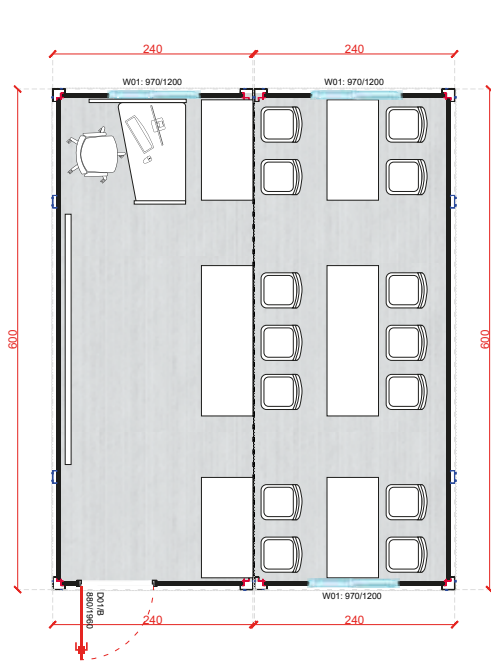

SCHULCONTAINER