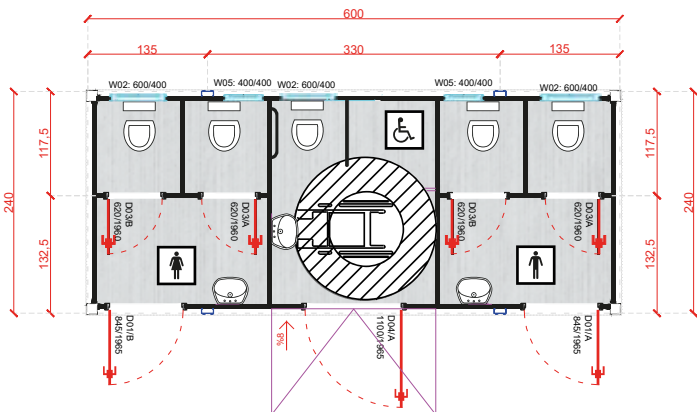

BÜROCONTAINER

OC-A3000.1 10'
300x240 cm

OC-A6000.1 20'
600x240 cm

OC-A6000.2 20'
600x240 cm

OC-A6000.3 20' 600x240 cm

OC-A6000.4 20' 600x240 cm

OC-10 33' 1000x240 cm

OC-11 33' 1000x240 cm

OC-12 2x20' 2/600x240 cm

OC-13 2x20' 2/600x240 cm

OC-14 2x30' 2/900x240 cm

OC-15 2x40' 2/1170x240 cm

BÜROCONTAINER

OC-A10000.1 33' 1000x240 cm

OC-16 33' 1000x240 cm

OC-A11700.2 40' 1170x240 cm

SN-24/25
143x143 cm **4,7'**

SN-26
400x143 cm **13'**

SN-27
400x143 cm **13'**

SN-28
400x143 cm **13'**

SC-A2000.1
240x200 cm **8'**

SC-A2500.2
300x240 cm **10'**

SC-A2500.1
240x240 cm **8'**

MODULE-T
GERMANY GMBH

SC-A3000.1 10'
300x240 cm

SC-A3000.2 10'
300x240 cm

SC-A3000.3 10'
300x240 cm

SC-A3000.4 10'
300x240 cm

SC-A6000.8 20' 600x240 cm

SC-A6000.1 20' 600x240 cm

SC-A6000.2 20' 600x240 cm

SANITÄRCONTAINER