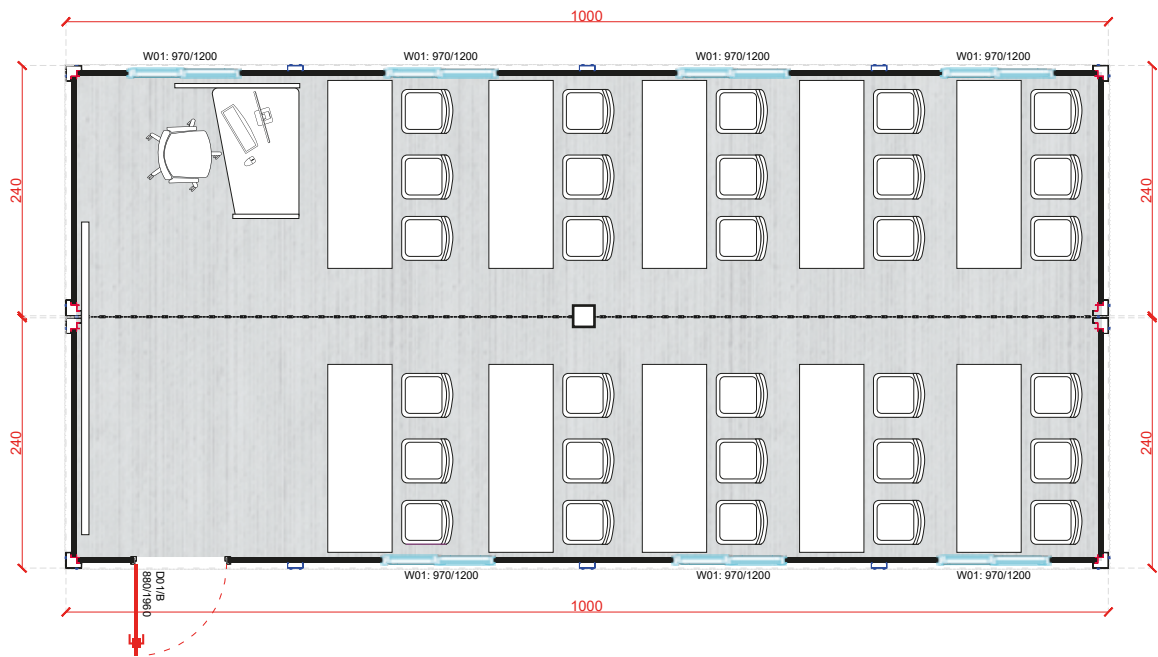

2/20' MSC-10
2/600x240 cm **14 Pers.**

3/20' MSC-11
3/600x240 cm **24 Pers.**

2/33' MSC-12
2/1000x240 cm **30 Pers.**