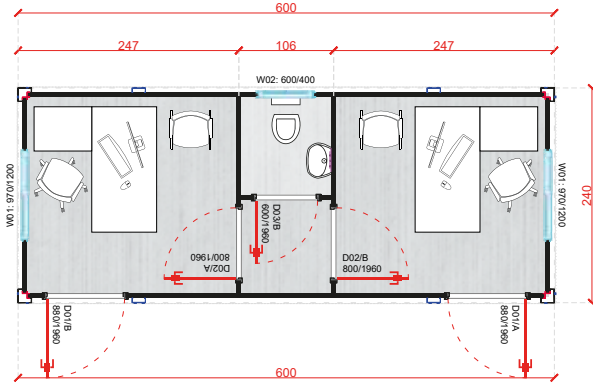

BÜROCONTAINER

OC-A3000.1 10'
300x240 cm

OC-A6000.1 20'
600x240 cm

OC-A6000.2 20'
600x240 cm

OC-A6000.3 20' 600x240 cm

OC-A6000.4 20' 600x240 cm

OC-10 33' 1000x240 cm

OC-11 33' 1000x240 cm

OC-12 2x20' 2/600x240 cm

OC-13 2x20' 2/600x240 cm

OC-14 2x30' 2/900x240 cm

OC-15 2x40' 2/1170x240 cm

BÜROCONTAINER

OC-A10000.1 33' 1000x240 cm

OC-16 33' 1000x240 cm

OC-A11700.2 40' 1170x240 cm

OC-17 40' 1170x240 cm

OC-18 40' 1170x240 cm

OC-19 40' 1170x240 cm

OC-20 20' 600x240 cm

OC-21 20' 600x240 cm

MODULE-T
GERMANY GMBH

OC-22 20' 600x240 cm

OC-23 20' 600x240 cm

OC-24 20' 600x240 cm

OC-25 20' 600x240 cm

OC-26 2x20' 2/600x240 cm

OC-27 2x20' 600x240 cm

BÜROCONTAINER

1. STOCK

2. STOCK

SANITÄRCONTAINER