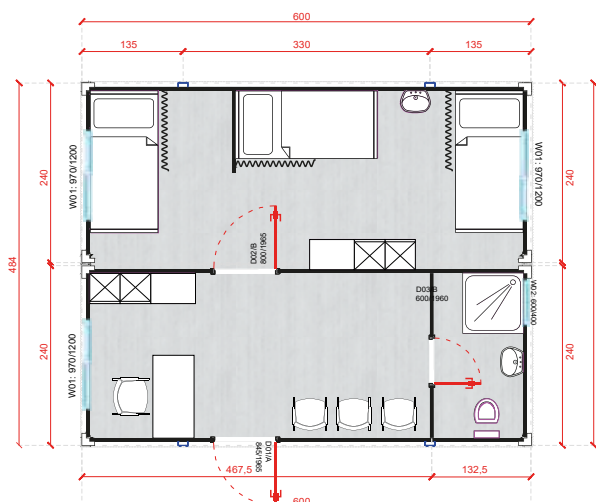

IC-34

2/20'

2/600x240 cm