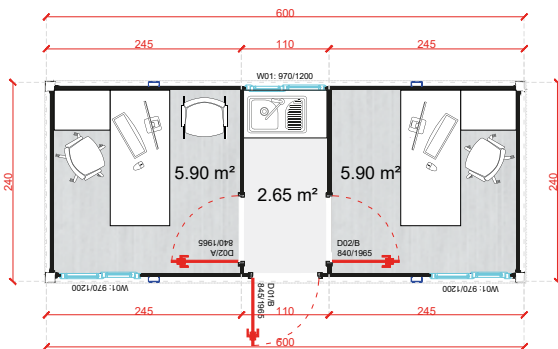

BÜROCONTAINER

OC-A3000.1 10'
300x240 cm

OC-A6000.1 20'
600x240 cm

OC-A6000.2 20'
600x240 cm

OC-A6000.3 20' 600x240 cm

OC-A6000.4 20' 600x240 cm

OC-10 33' 1000x240 cm

OC-11 33' 1000x240 cm

OC-12 2x20' 2/600x240 cm

OC-13 2x20' 2/600x240 cm

OC-14 2x30' 2/900x240 cm

OC-15 2x40' 2/1170x240 cm

BÜROCONTAINER

OC-A10000.1 33' 1000x240 cm

OC-16 33' 1000x240 cm

OC-A11700.2 40' 1170x240 cm

OC-17 40' 1170x240 cm

OC-18 40' 1170x240 cm

OC-19 40' 1170x240 cm

OC-20 20' 600x240 cm

OC-21 20' 600x240 cm

MODULE-T
GERMANY GMBH

OC-22 20' 600x240 cm

OC-23 20' 600x240 cm

OC-24 20' 600x240 cm

OC-25 20' 600x240 cm

OC-26 2x20' 2/600x240 cm

OC-27 2x20' 600x240 cm

BÜROCONTAINER

1. STOCK

2. STOCK

SANITÄRCONTAINER