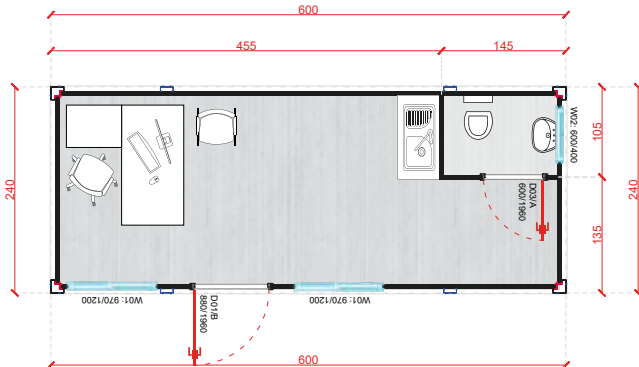

BÜROCONTAINER

OC-A3000.1 10'
300x240 cm

OC-A6000.1 20'
600x240 cm

OC-A6000.2 20'
600x240 cm

OC-A6000.3 20' 600x240 cm

OC-A6000.4 20' 600x240 cm

OC-10 33' 1000x240 cm

OC-11 33' 1000x240 cm

OC-12 2x20' 2/600x240 cm

OC-13 2x20' 2/600x240 cm

OC-14 2x30' 2/900x240 cm

OC-15 2x40' 2/1170x240 cm

BÜROCONTAINER

OC-A10000.1 33' 1000x240 cm

OC-16 33' 1000x240 cm

OC-A11700.2 40' 1170x240 cm

OC-17 40' 1170x240 cm

OC-18 40' 1170x240 cm

OC-19 40' 1170x240 cm

OC-20 20' 600x240 cm

OC-21 20' 600x240 cm

MODULE-T
GERMANY GMBH

OC-22 20' 600x240 cm

OC-23 20' 600x240 cm

OC-24 20' 600x240 cm

OC-25 20' 600x240 cm

OC-26 2x20' 2/600x240 cm

OC-27 2x20' 600x240 cm

BÜROCONTAINER

1. STOCK

2. STOCK

SANITÄRCONTAINER