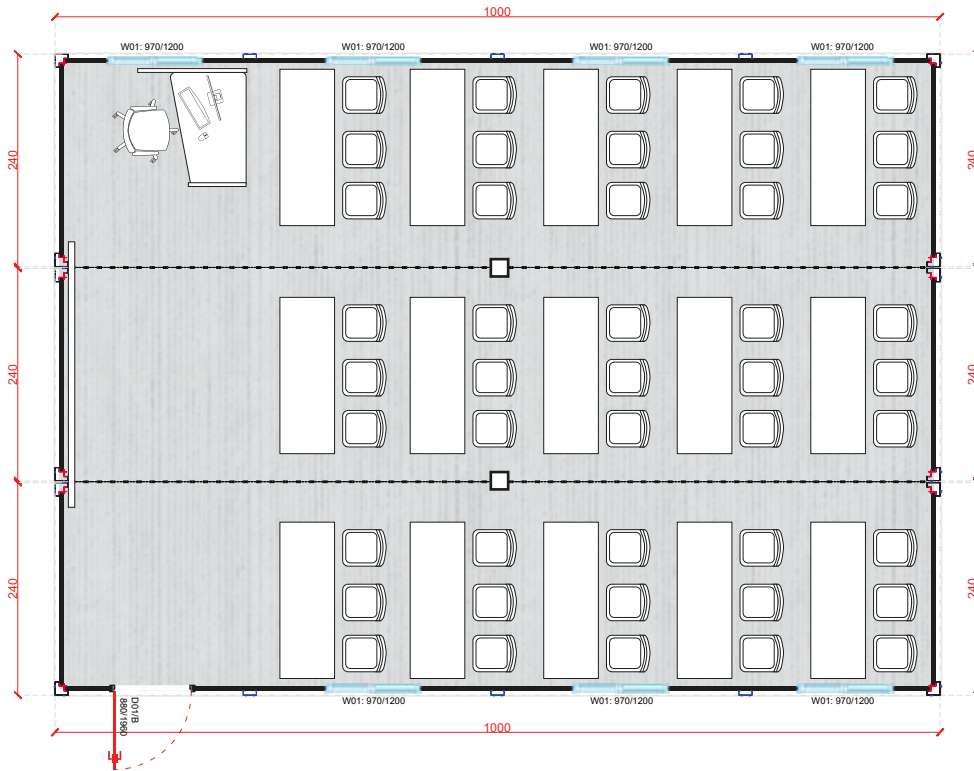

3/33'

MSC-13
3/1000x240 cm

45
Pers.