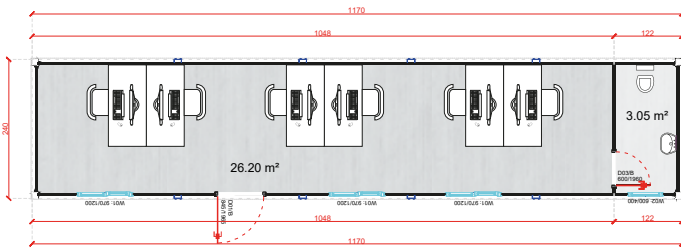

BÜROCONTAINER

OC-A3000.1 10'
300x240 cm

OC-A6000.1 20'
600x240 cm

OC-A6000.2 20'
600x240 cm

OC-A6000.3 20' 600x240 cm

OC-A6000.4 20' 600x240 cm

OC-10 33' 1000x240 cm

OC-11 33' 1000x240 cm

OC-12 2x20' 2/600x240 cm

OC-13 2x20' 2/600x240 cm

OC-14 2x30' 2/900x240 cm

OC-15 2x40' 2/1170x240 cm

BÜROCONTAINER

OC-A10000.1 33' 1000x240 cm

OC-16 33' 1000x240 cm

OC-A11700.2 40' 1170x240 cm

OC-17 40' 1170x240 cm

OC-18 40' 1170x240 cm

OC-19 40' 1170x240 cm

OC-20 20' 600x240 cm

OC-21 20' 600x240 cm

MODULE-T
GERMANY GMBH

OC-22 20' 600x240 cm

OC-23 20' 600x240 cm

OC-24 20' 600x240 cm

OC-25 20' 600x240 cm

OC-26 2x20' 2/600x240 cm

OC-27 2x20' 600x240 cm

BÜROCONTAINER

1. STOCK

2. STOCK

SANITÄRCONTAINER